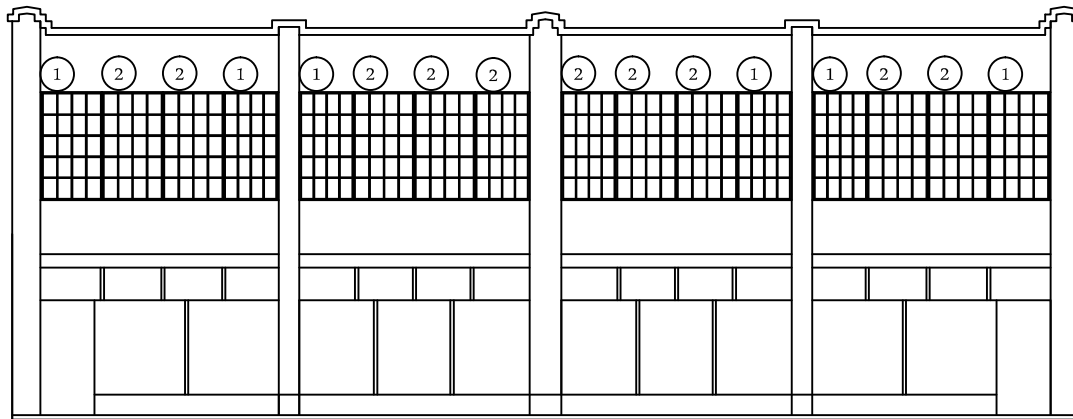

Elevation Coded Notes

① St Cloud Windows
SCW2500-FX
48" w x 96" h

② St Cloud Windows
SCW2500-FX
54" w x 96" h

General Notes

Date	Change Description

Building
Elevations
Design Development